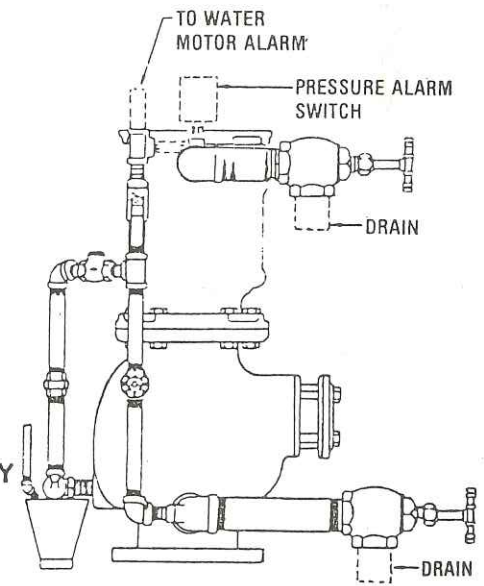

KANIC ENGINEERING COMPANY
FIRE SERVICES INSTALLATION & PLUMBING WORKS
60-62 Tong Mei Rd., 12/F., Flat 3, Fak Hong Ind. Bldg.,
Mongkok, Kowloon
TEL. 3-916471-3

SPRINKLER SYSTEM